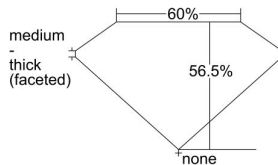

GIA®

FACSIMILE

GIA REPORT 2484198541

Verify this report at GIA.edu

GIA NATURAL DIAMOND DOSSIER®

December 19, 2023
GIA Report Number 2484198541
Shape and Cutting Style ..... Heart Brilliant
Measurements ..... 4.52 x 5.23 x 2.95 mm

GRADING RESULTS

Carat Weight ..... 0.41 carat
Color Grade ..... F
Clarity Grade VS1

ADDITIONAL GRADING INFORMATION

Polish ..... Excellent
Symmetry ..... Very Good
Fluorescence ..... None
Clarity Characteristics..... Crystal, Feather, Pinpoint, Needle
Inscription(s): GIA 2484198541

PROPORTIONS

Profile not to actual proportions

GRADING SCALES

GIA COLOR SCALE		GIA CLARITY SCALE			
COLORLESS	D	VERY VERY SLIGHTLY INCLUDED	FLAWLESS		
	E		INTERNALLY FLAWLESS		
	F	VERY SLIGHTLY INCLUDED	VS₁		
	G		VS₂		
	H		VS₁		
	NEAR COLORLESS	I	SLIGHTLY INCLUDED	SI₁	
		J		SI₂	
		FAINT	K	INCLUDED	I₁
			L		I₂
			M		I₃
VERT LIGHT	N		NOT GRADED		
	O				
	P				
	Q				
	R				
LIGHT	S				
	T				
	U				
	V				
	Z