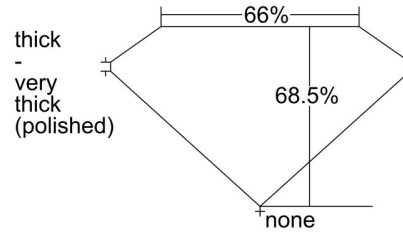

GIA NATURAL DIAMOND GRADING REPORT

December 26, 2023  
 GIA Report Number ..... 2484219846  
 Shape and Cutting Style ..... Emerald Cut  
 Measurements ..... 8.90 x 6.64 x 4.55 mm

GRADING RESULTS

Carat Weight ..... 2.70 carat  
 Color Grade ..... J  
 Clarity Grade ..... VS2

PROPORTIONS

Profile not to actual proportions

CLARITY CHARACTERISTICS

KEY TO SYMBOLS\*

- Crystal
- ∖ Needle

\* Red symbols denote internal characteristics (inclusions). Green or black symbols denote external characteristics (blemishes). Diagram is an approximate representation of the diamond, and symbols shown indicate type, position, and approximate size of clarity characteristics. All clarity characteristics may not be shown. Details of finish are not shown.