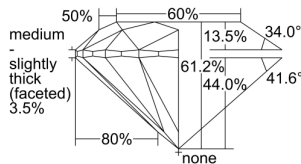

GIA®

FACSIMILE

GIA REPORT 2484234870

Verify this report at GIA.edu

GIA NATURAL DIAMOND DOSSIER®

December 27, 2023
GIA Report Number 2484234870
Shape and Cutting Style ..... Round Brilliant
Measurements ..... 4.29 - 4.31 x 2.63 mm

GRADING RESULTS

Carat Weight ..... 0.30 carat
Color Grade ..... D
Clarity Grade VS1
Cut Grade ..... Excellent

ADDITIONAL GRADING INFORMATION

Polish ..... Excellent
Symmetry ..... Excellent
Fluorescence ..... None
Clarity Characteristics..... Crystal, Needle, Pinpoint, Cloud
Inscription(s): GIA 2484234870

PROPORTIONS

Profile to actual proportions

GRADING SCALES

GIA COLOR SCALE	GIA CLARITY SCALE	GIA CUT SCALE	
D	FLAWLESS	EXCELLENT	
E	INTERNALLY FLAWLESS		
F		VVS₁	VERY GOOD
G	VVS₂		
H	VS₁	GOOD	
I	VS₂		
J	SI₁	FAIR	
K	SI₂		
L	I₁	POOR	
M			
N			
O	I₂		
P			
Q	I₃		
R			
S			
T			
U			
V			
W			
X			
Y			
Z