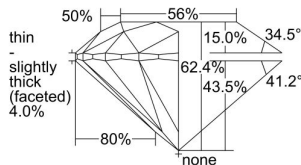

GIA®

FACSIMILE

GIA REPORT 2484254774

Verify this report at GIA.edu

GIA NATURAL DIAMOND DOSSIER®

December 29, 2023
GIA Report Number **2484254774**
Shape and Cutting Style ..... **Round Brilliant**
Measurements ..... **4.07 - 4.11 x 2.55 mm**

GRADING RESULTS

Carat Weight ..... **0.26 carat**
Color Grade ..... **E**
Clarity Grade **VS2**
Cut Grade ..... **Excellent**

ADDITIONAL GRADING INFORMATION

Polish ..... **Excellent**
Symmetry ..... **Excellent**
Fluorescence ..... **None**
Clarity Characteristics ..... **Crystal**
Inscription(s): **GIA 2484254774**

PROPORTIONS

Profile to actual proportions

GRADING SCALES

GIA COLOR SCALE	GIA CLARITY SCALE	GIA CUT SCALE
D	FLAWLESS	EXCELLENT
E	INTERNALLY FLAWLESS	
F	VVS₁	VERY GOOD
G		
H	VS₁	GOOD
I		
J	VS₂	FAIR
K		
L	SI₁	POOR
M		
N	I₁	
O		
P	I₂	
R		
S	I₃	
T		
U		
V		
W		
X		
Y		
Z