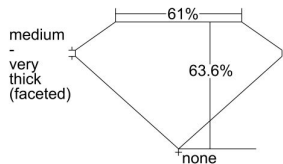

GIA®

FACSIMILE

GIA REPORT 2484263441

Verify this report at GIA.edu

GIA NATURAL DIAMOND DOSSIER®

January 01, 2024
GIA Report Number **2484263441**
Shape and Cutting Style ..... **Pear Brilliant**
Measurements ..... **7.11 x 4.68 x 2.97 mm**

GRADING RESULTS

Carat Weight ..... **0.59 carat**
Color Grade ..... **G**
Clarity Grade **VS1**

ADDITIONAL GRADING INFORMATION

Polish ..... **Excellent**
Symmetry ..... **Very Good**
Fluorescence ..... **Medium Blue**
Clarity Characteristics..... **Feather, Pinpoint**
Inscription(s): **GIA 2484263441**

PROPORTIONS

Profile not to actual proportions

GRADING SCALES

GIA COLOR SCALE		GIA CLARITY SCALE			
COLORLESS	D	VERY VERY SLIGHTLY INCLUDED	FLAWLESS		
	E		INTERNALLY FLAWLESS		
	F	VERY SLIGHTLY INCLUDED	VVS₁		
	G		VVS₂		
	H		VS₁		
	NEAR COLORLESS	I	SLIGHTLY INCLUDED	VS₂	
		J		SI₁	
		FAINT	K	INCLUDED	SI₂
			L		I₁
			M		I₂
VERT LIGHT	N	LIGHT	I₃		
	O				
	P				
	Q				
	R