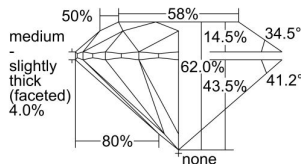

GIA®

FACSIMILE

GIA REPORT 2484289041

Verify this report at GIA.edu

GIA NATURAL DIAMOND DOSSIER®

January 04, 2024
GIA Report Number 2484289041
Shape and Cutting Style ..... Round Brilliant
Measurements ..... 4.86 - 4.88 x 3.02 mm

GRADING RESULTS

Carat Weight ..... 0.44 carat
Color Grade L
Clarity Grade VVS1
Cut Grade ..... Excellent

ADDITIONAL GRADING INFORMATION

Polish ..... Excellent
Symmetry ..... Excellent
Fluorescence ..... Faint
Clarity Characteristics ..... Pinpoint
Inscription(s): GIA 2484289041

PROPORTIONS

Profile to actual proportions

GRADING SCALES

GIA COLOR SCALE	GIA CLARITY SCALE	GIA CUT SCALE	
D	FLAWLESS	EXCELLENT	
E	INTERNALLY FLAWLESS		
F		VVS₁	VERY GOOD
G	VVS₂		
H	VS₁	GOOD	
I	VS₂		
J	SI₁	FAIR	
K	SI₂		
L	I₁	POOR	
M	I₂		
N	I₃		
O			
P			
Q			
R			
S			
T			
U			
V			
W			
X			
Y			
Z