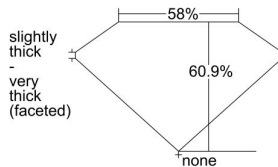

GIA®

FACSIMILE

GIA REPORT 2484499224

Verify this report at GIA.edu

GIA NATURAL DIAMOND DOSSIER®

February 07, 2024
GIA Report Number 2484499224
Shape and Cutting Style ..... Heart Brilliant
Measurements ..... 5.06 x 5.76 x 3.50 mm

GRADING RESULTS

Carat Weight ..... 0.60 carat
Color Grade ..... H
Clarity Grade VVS1

ADDITIONAL GRADING INFORMATION

Polish ..... Excellent
Symmetry ..... Excellent
Fluorescence ..... None
Clarity Characteristics ..... Feather
Inscription(s): GIA 2484499224

PROPORTIONS

Profile not to actual proportions

GRADING SCALES

GIA COLOR SCALE		GIA CLARITY SCALE			
COLORLESS	D	VERY VERY SLIGHTLY INCLUDED	FLAWLESS		
	E		INTERNALLY FLAWLESS		
	F	VERY SLIGHTLY INCLUDED	VVS₁		
	G		VVS₂		
	H		VS₁		
	NEAR COLORLESS	I	SLIGHTLY INCLUDED	VS₂	
		J		SI₁	
		FAINT	K	INCLUDED	SI₂
			L		I₁
			M		I₂
VERT LIGHT	N	LIGHT	I₃		
	O				
	P				
	Q				
	R