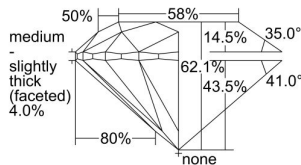

GIA®

FACSIMILE

GIA REPORT 2484523733

Verify this report at GIA.edu

GIA NATURAL DIAMOND DOSSIER®

February 09, 2024
GIA Report Number **2484523733**
Shape and Cutting Style ..... **Round Brilliant**
Measurements ..... **4.27 - 4.30 x 2.66 mm**

GRADING RESULTS

Carat Weight ..... **0.30 carat**
Color Grade ..... **K**
Clarity Grade **VVS1**
Cut Grade ..... **Excellent**

ADDITIONAL GRADING INFORMATION

Polish ..... **Very Good**
Symmetry ..... **Excellent**
Fluorescence ..... **None**
Clarity Characteristics..... **Needle, Pinpoint**
Inscription(s): **GIA 2484523733**

PROPORTIONS

Profile to actual proportions

GRADING SCALES

GIA COLOR SCALE	GIA CLARITY SCALE	GIA CUT SCALE
COLOURLESS	FLAWLESS	EXCELLENT
D	FLAWLESS	
E	FLAWLESS	VERY GOOD
F	FLAWLESS	
G	FLAWLESS	
H	FLAWLESS	
NEAR COLOURLESS	VVS₁	VERY GOOD
I	VVS₂	
J	VVS₂	GOOD
K	VS₁	
L	VS₁	
M	VS₂	GOOD
N	VS₂	
O	VS₂	FAIR
P	SI₁	
Q	SI₁	
R	SI₂	
S	SI₂	FAIR
T	SI₂	
U	SI₂	
V	I₁	POOR
W	I₁	
X	I₂	
Y	I₂	
Z	I₃	POOR