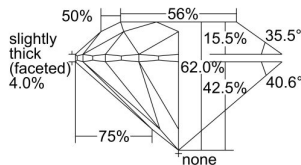

GIA®

FACSIMILE

GIA REPORT 2484544961

Verify this report at GIA.edu

GIA NATURAL DIAMOND DOSSIER®

February 12, 2024
GIA Report Number 2484544961
Shape and Cutting Style ..... Round Brilliant
Measurements ..... 4.60 - 4.63 x 2.86 mm

GRADING RESULTS

Carat Weight ..... 0.38 carat
Color Grade ..... G
Clarity Grade VS2
Cut Grade ..... Excellent

ADDITIONAL GRADING INFORMATION

Polish ..... Excellent
Symmetry ..... Excellent
Fluorescence ..... Medium Blue
Clarity Characteristics ..... Crystal
Inscription(s): GIA 2484544961

PROPORTIONS

Profile to actual proportions