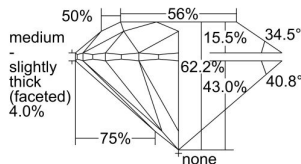

GIA®

FACSIMILE

GIA REPORT 2484549101

Verify this report at GIA.edu

GIA NATURAL DIAMOND DOSSIER®

February 13, 2024
GIA Report Number **2484549101**
Shape and Cutting Style ..... **Round Brilliant**
Measurements ..... **4.31 - 4.33 x 2.69 mm**

GRADING RESULTS

Carat Weight ..... **0.31 carat**
Color Grade ..... **E**
Clarity Grade ..... **Internally Flawless**
Cut Grade ..... **Excellent**

ADDITIONAL GRADING INFORMATION

Polish ..... **Excellent**
Symmetry ..... **Excellent**
Fluorescence ..... **None**
Clarity Characteristics..... **Minor Details of Polish**
Inscription(s): **GIA 2484549101**

PROPORTIONS

Profile to actual proportions