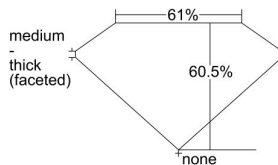

GIA®

FACSIMILE

GIA REPORT 2484584050

Verify this report at GIA.edu

GIA NATURAL DIAMOND DOSSIER®

February 15, 2024
GIA Report Number 2484584050
Shape and Cutting Style ..... Heart Brilliant
Measurements ..... 4.00 x 4.66 x 2.82 mm

GRADING RESULTS

Carat Weight ..... 0.31 carat
Color Grade ..... F
Clarity Grade SI1

ADDITIONAL GRADING INFORMATION

Polish ..... Excellent
Symmetry ..... Excellent
Fluorescence ..... None
Clarity Characteristics ..... Crystal, Feather, Cloud
Inscription(s): GIA 2484584050

PROPORTIONS

Profile not to actual proportions

GRADING SCALES

GIA COLOR SCALE		GIA CLARITY SCALE			
COLORLESS	D	VERY VERY SLIGHTLY INCLUDED	FLAWLESS		
	E		INTERNALLY FLAWLESS		
	F	VERY SLIGHTLY INCLUDED	VVS₁		
	G		VVS₂		
	H		VS₁		
	NEAR COLORLESS	I	SLIGHTLY INCLUDED	VS₂	
		J		SI₁	
		FAINT	K	INCLUDED	SI₂
			L		I₁
			M		I₂
VERT LIGHT	N	INCLUDED	I₃		
	O				
	P				
	Q				
	R				
LIGHT	S				
	T				
	U				
	V				
	W				
	X				
	Y				
	Z