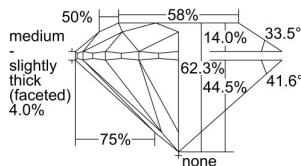

GIA®

FACSIMILE

GIA REPORT 2484584073

Verify this report at GIA.edu

GIA NATURAL DIAMOND DOSSIER®

February 14, 2024
GIA Report Number **2484584073**
Shape and Cutting Style ..... **Round Brilliant**
Measurements ..... **5.22 - 5.25 x 3.26 mm**

GRADING RESULTS

Carat Weight ..... **0.55 carat**
Color Grade ..... **E**
Clarity Grade **VVS2**
Cut Grade ..... **Excellent**

ADDITIONAL GRADING INFORMATION

Polish ..... **Excellent**
Symmetry ..... **Excellent**
Fluorescence ..... **None**
Clarity Characteristics ..... **Pinpoint**
Inscription(s): **GIA 2484584073**

PROPORTIONS

Profile to actual proportions

GRADING SCALES

GIA COLOR SCALE

COLORLESS	D
	E
	F
	G
	H
	I
	J
NEAR COLORLESS	K
	L
	M
Faint	N
	O
	P
	R
	S
	T
	U
	V
	W
	X
	Y
LIGHT	Z

GIA CLARITY SCALE

FLAWLESS	VERY VERY SLIGHTLY INCLUDED	VVS₁	VERY SLIGHTLY INCLUDED	SI₁	SLIGHTLY INCLUDED	I₁	
							FLAWLESS
INTERNALLY FLAWLESS	VERY SLIGHTLY INCLUDED	VVS₂	VERY SLIGHTLY INCLUDED	SI₂	SLIGHTLY INCLUDED	I₂	
		VS₁		VS₂		I₃	

GIA CUT SCALE

EXCELLENT
VERY GOOD
GOOD
FAIR
POOR