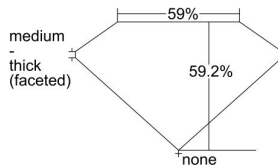

GIA®

FACSIMILE

GIA REPORT 2484584727

Verify this report at GIA.edu

GIA NATURAL DIAMOND DOSSIER®

February 16, 2024
GIA Report Number **2484584727**
Shape and Cutting Style ..... **Pear Brilliant**
Measurements ..... **7.45 x 4.52 x 2.68 mm**

GRADING RESULTS

Carat Weight ..... **0.53 carat**
Color Grade ..... **D**
Clarity Grade **S11**

ADDITIONAL GRADING INFORMATION

Polish ..... **Excellent**
Symmetry ..... **Excellent**
Fluorescence ..... **None**
Clarity Characteristics ..... **Cloud**
Inscription(s): **GIA 2484584727**

PROPORTIONS

Profile not to actual proportions

GRADING SCALES

GIA COLOR SCALE		GIA CLARITY SCALE			
COLORLESS	D	VERY VERY SLIGHTLY INCLUDED	FLAWLESS		
	E		INTERNALLY FLAWLESS		
	F	VERY SLIGHTLY INCLUDED	VVS₁		
	G		VVS₂		
	H		VS₁		
	NEAR COLORLESS	I	SLIGHTLY INCLUDED	VS₂	
		J		S1₁	
		FAINT	K	INCLUDED	S1₂
			L		I₁
			M		I₂
VERT LIGHT	N	NOT GRADED	I₃		
	O				
	P				
	Q				
	R				
	S				
LIGHT	T				
	U				
	V				
	W				
	X				
Y					
Z