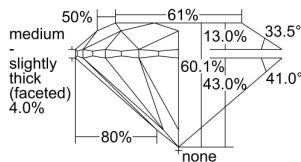

GIA®

FACSIMILE

GIA REPORT 2484587201

Verify this report at GIA.edu

GIA NATURAL DIAMOND DOSSIER®

February 16, 2024
GIA Report Number 2484587201
Shape and Cutting Style ..... Round Brilliant
Measurements ..... 4.73 - 4.77 x 2.86 mm

GRADING RESULTS

Carat Weight ..... 0.40 carat
Color Grade ..... D
Clarity Grade S11
Cut Grade ..... Excellent

ADDITIONAL GRADING INFORMATION

Polish ..... Excellent
Symmetry ..... Very Good
Fluorescence ..... Medium Blue
Clarity Characteristics ..... Cloud, Feather
Inscription(s): GIA 2484587201

PROPORTIONS

Profile to actual proportions

GRADING SCALES

GIA COLOR SCALE	GIA CLARITY SCALE	GIA CUT SCALE
D	FLAWLESS	EXCELLENT
E	FLAWLESS	
F	INTERNALLY FLAWLESS	VERY GOOD
G	VVS₁	
H	VVS₂	GOOD
I	VS₁	
J	VS₂	FAIR
K	S1₁	
L	S1₂	POOR
M	I₁	
N	I₂	
O	I₃	
P		
R		
S		
T		
U		
V		
W		
X		
Y		
Z