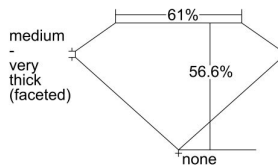

GIA®

FACSIMILE

GIA REPORT 2484592888

Verify this report at GIA.edu

GIA NATURAL DIAMOND DOSSIER®

February 19, 2024
GIA Report Number 2484592888
Shape and Cutting Style ..... Heart Brilliant
Measurements ..... 4.57 x 5.14 x 2.91 mm

GRADING RESULTS

Carat Weight ..... 0.40 carat
Color Grade ..... H
Clarity Grade VS2

ADDITIONAL GRADING INFORMATION

Polish ..... Excellent
Symmetry ..... Very Good
Fluorescence ..... None
Clarity Characteristics ..... Crystal, Cloud, Feather
Inscription(s): GIA 2484592888

PROPORTIONS

Profile not to actual proportions

GRADING SCALES

GIA COLOR SCALE		GIA CLARITY SCALE			
COLORLESS	D	VERY VERY SLIGHTLY INCLUDED	FLAWLESS		
	E		INTERNALLY FLAWLESS		
	F	VERY SLIGHTLY INCLUDED	VVS₁		
	G		VVS₂		
	H		VS₁		
	NEAR COLORLESS	I	SLIGHTLY INCLUDED	VS₂	
		J		SI₁	
		FAINT	K	INCLUDED	SI₂
			L		I₁
			M		I₂
VERT LIGHT	N	LIGHT	I₃		
	O				
	P				
	Q				
	R