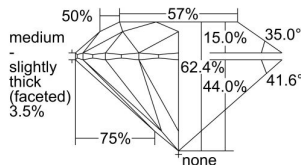

GIA®

FACSIMILE

GIA REPORT 2484608266

Verify this report at GIA.edu

GIA NATURAL DIAMOND DOSSIER®

February 20, 2024
GIA Report Number **2484608266**
Shape and Cutting Style ..... **Round Brilliant**
Measurements ..... **5.72 - 5.76 x 3.58 mm**

GRADING RESULTS

Carat Weight ..... **0.72 carat**
Color Grade ..... **K**
Clarity Grade **VS1**
Cut Grade ..... **Excellent**

ADDITIONAL GRADING INFORMATION

Polish ..... **Excellent**
Symmetry ..... **Excellent**
Fluorescence ..... **Faint**
Clarity Characteristics ..... **Cloud, Pinpoint**
Inscription(s): **GIA 2484608266**

PROPORTIONS

Profile to actual proportions

GRADING SCALES

GIA COLOR SCALE

COLORESS	D
	E
	F
	G
	H
	I
	J
NEAR COLORESS	K
	L
FAIN	M
	N
	O
	P
VERY FAINT	Q
	R
	S
	T
	U
	V
	W
	X
	Y
LIGHT	Z

GIA CLARITY SCALE

FLAWLESS	VERY VERY SLIGHTLY INCLUDED	VS₁	VS₂	VS₁	VS₂	SI₁	SI₂	I₁	I₂	I₃		
											FLAWLESS	INTERNALLY FLAWLESS

GIA CUT SCALE

EXCELLENT
VERY GOOD
GOOD
FAIR
POOR