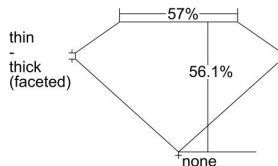

GIA®

FACSIMILE

GIA REPORT 2484628939

Verify this report at GIA.edu

GIA NATURAL DIAMOND DOSSIER®

February 22, 2024
GIA Report Number 2484628939
Shape and Cutting Style ..... Heart Brilliant
Measurements ..... 5.60 x 6.42 x 3.60 mm

GRADING RESULTS

Carat Weight ..... 0.71 carat
Color Grade ..... H
Clarity Grade VS1

ADDITIONAL GRADING INFORMATION

Polish ..... Excellent
Symmetry ..... Excellent
Fluorescence ..... None
Clarity Characteristics..... Needle
Inscription(s): GIA 2484628939

PROPORTIONS

Profile not to actual proportions

GRADING SCALES

GIA COLOR SCALE		GIA CLARITY SCALE			
COLORLESS	D	VERY VERY SLIGHTLY INCLUDED	FLAWLESS		
	E		INTERNALLY FLAWLESS		
	F	VERY SLIGHTLY INCLUDED	VVS₁		
	G		VVS₂		
	H		VS₁		
	NEAR COLORLESS	I	SLIGHTLY INCLUDED	VS₂	
		J		SI₁	
		FAINT	K	INCLUDED	SI₂
			L		I₁
			M		I₂
VERT LIGHT	N	LIGHT	I₃		
	O				
	P				
	Q				
	R