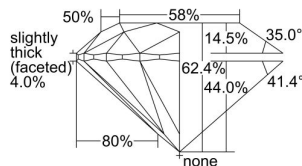

GIA®

FACSIMILE

GIA REPORT 2484702575

Verify this report at GIA.edu

GIA NATURAL DIAMOND DOSSIER®

February 29, 2024
GIA Report Number **2484702575**
Shape and Cutting Style ..... **Round Brilliant**
Measurements ..... **5.06 - 5.09 x 3.17 mm**

GRADING RESULTS

Carat Weight ..... **0.50 carat**
Color Grade ..... **K**
Clarity Grade **VVS1**
Cut Grade ..... **Excellent**

ADDITIONAL GRADING INFORMATION

Polish ..... **Excellent**
Symmetry ..... **Excellent**
Fluorescence ..... **None**
Clarity Characteristics ..... **Pinpoint**
Inscription(s): **GIA 2484702575**

PROPORTIONS

Profile to actual proportions

GRADING SCALES

GIA COLOR SCALE	GIA CLARITY SCALE	GIA CUT SCALE	
D	FLAWLESS	EXCELLENT	
E	INTERNALLY FLAWLESS		
F		VVS₁	VERY GOOD
G	VVS₂		
H	VS₁	GOOD	
I	VS₂		
J	SI₁	FAIR	
K	SI₂		
L	I₁	POOR	
M	I₂		
N	I₃		
O			
P			
Q			
R			
S			
T			
U			
V			
W			
X			
Y			
Z