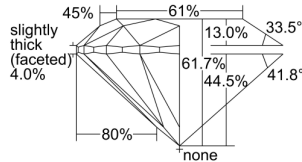

GIA®

FACSIMILE

GIA REPORT 2484707726

Verify this report at GIA.edu

GIA NATURAL DIAMOND DOSSIER®

March 01, 2024
GIA Report Number **2484707726**
Shape and Cutting Style ..... **Round Brilliant**
Measurements ..... **6.17 - 6.21 x 3.82 mm**

GRADING RESULTS

Carat Weight ..... **0.90 carat**
Color Grade ..... **J**
Clarity Grade **VS1**
Cut Grade ..... **Excellent**

ADDITIONAL GRADING INFORMATION

Polish ..... **Excellent**
Symmetry ..... **Excellent**
Fluorescence ..... **Strong Blue**
Clarity Characteristics ..... **Crystal, Pinpoint**
Inscription(s): **GIA 2484707726**

PROPORTIONS

Profile to actual proportions