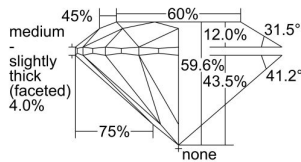

GIA®

FACSIMILE

GIA REPORT 2484737659

Verify this report at GIA.edu

GIA NATURAL DIAMOND DOSSIER®

March 06, 2024
GIA Report Number **2484737659**
Shape and Cutting Style ..... **Round Brilliant**
Measurements ..... **4.80 - 4.81 x 2.86 mm**

GRADING RESULTS

Carat Weight ..... **0.40 carat**
Color Grade ..... **L**
Clarity Grade **VVS2**
Cut Grade ..... **Excellent**

ADDITIONAL GRADING INFORMATION

Polish ..... **Excellent**
Symmetry ..... **Excellent**
Fluorescence ..... **None**
Clarity Characteristics..... **Indented Natural**
Inscription(s): **GIA 2484737659**

PROPORTIONS

Profile to actual proportions

GRADING SCALES

GIA COLOR SCALE	GIA CLARITY SCALE	GIA CUT SCALE	
D	FLAWLESS	EXCELLENT	
E	INTERNALLY FLAWLESS		
F		VVS₁	VERY GOOD
G	VVS₂		
H	VS₁	GOOD	
I	VS₂		
J	SI₁	FAIR	
K	SI₂		
L	I₁	POOR	
M	I₂		
N	I₃		
O			
P			
Q			
R			
S			
T			
U			
V			
W			
X			
Y			
Z