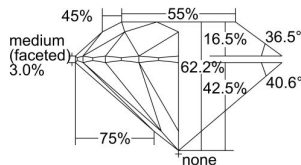

GIA®

FACSIMILE

GIA REPORT

2484756246

Verify this report at GIA.edu

GIA NATURAL DIAMOND DOSSIER®

March 06, 2024
GIA Report Number **2484756246**
Shape and Cutting Style ..... **Round Brilliant**
Measurements ..... **4.28 - 4.30 x 2.67 mm**

GRADING RESULTS

Carat Weight ..... **0.30 carat**
Color Grade ..... **H**
Clarity Grade **VVS2**
Cut Grade ..... **Excellent**

ADDITIONAL GRADING INFORMATION

Polish ..... **Excellent**
Symmetry ..... **Very Good**
Fluorescence ..... **Faint**
Clarity Characteristics..... **Needle, Pinpoint, Surface Graining**
Inscription(s): **GIA 2484756246**

PROPORTIONS

Profile to actual proportions

GRADING SCALES

GIA COLOR SCALE	GIA CLARITY SCALE	GIA CUT SCALE
COLOURLESS	FLAWLESS	EXCELLENT
D	INTERNALLY FLAWLESS	
E	VVS₁	VERY GOOD
F		
G	VS₁	GOOD
H		
I	SI₁	FAIR
J		
K	I₁	POOR
L		
M	I₂	
N		
O	I₃	
P		
Q		
R		
S		
T		
U		
V		
W		
X		
Y		
Z