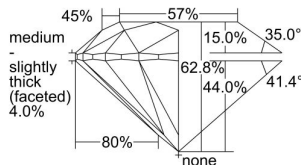

GIA®

FACSIMILE

GIA REPORT 2484765240

Verify this report at GIA.edu

GIA NATURAL DIAMOND DOSSIER®

March 11, 2024
GIA Report Number **2484765240**
Shape and Cutting Style ..... **Round Brilliant**
Measurements ..... **5.67 - 5.70 x 3.57 mm**

GRADING RESULTS

Carat Weight ..... **0.71 carat**
Color Grade ..... **E**
Clarity Grade **S11**
Cut Grade ..... **Excellent**

ADDITIONAL GRADING INFORMATION

Polish ..... **Excellent**
Symmetry ..... **Excellent**
Fluorescence ..... **None**
Clarity Characteristics ..... **Cloud, Feather**
Inscription(s): **GIA 2484765240**

PROPORTIONS

Profile to actual proportions

GRADING SCALES

GIA COLOR SCALE

COLOREDNESS	D
	E
	F
	G
	H
	I
	J
NEAR COLORLESS	K
	L
Faint	M
	N
	O
	P
Very Light	Q
	R
	S
	T
	U
	V
	W
	X
	Y
Light	Z

GIA CLARITY SCALE

FLAWLESS	VERY VERY SLIGHTLY INCLUDED	VVS₁	VVS₂	VS₁	VS₂	S1₁	S1₂	I₁	I₂	I₃	
											INTERNAL FLAWLESS

GIA CUT SCALE

EXCELLENT
VERY GOOD
GOOD
FAIR
POOR