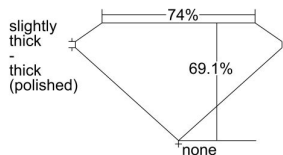

GIA®

FACSIMILE

GIA REPORT 2484778163

Verify this report at GIA.edu

GIA NATURAL DIAMOND DOSSIER®

March 08, 2024
GIA Report Number **2484778163**
Shape and Cutting Style ..... **Square Modified Brilliant**
Measurements ..... **3.88 x 3.78 x 2.61 mm**

GRADING RESULTS

Carat Weight ..... **0.32 carat**
Color Grade ..... **F**
Clarity Grade **S11**

ADDITIONAL GRADING INFORMATION

Polish ..... **Excellent**
Symmetry ..... **Very Good**
Fluorescence ..... **None**
Clarity Characteristics ..... **Crystal, Cloud**
Inscription(s): **GIA 2484778163**

PROPORTIONS

Profile not to actual proportions

GRADING SCALES

GIA COLOR SCALE		GIA CLARITY SCALE			
COLORLESS	D	VERY VERY SLIGHTLY INCLUDED	FLAWLESS		
	E		INTERNALLY FLAWLESS		
	F	VERY SLIGHTLY INCLUDED	VVS₁		
	G		VVS₂		
	H		VS₁		
	NEAR COLORLESS	I	SLIGHTLY INCLUDED	VS₂	
		J		S1₁	
		FAINT	K	INCLUDED	S1₂
			L		I₁
			M		I₂
VERT LIGHT			N	INCLUDED	I₃
	O				
	P				
	Q				
LIGHT	R				
	S				
	T				
	U				
	V				
	W				
	X				
	Y				
	Z