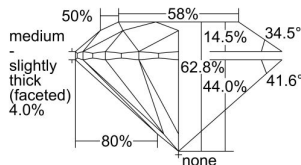

GIA®

FACSIMILE

GIA REPORT 2484779890

Verify this report at GIA.edu

GIA NATURAL DIAMOND DOSSIER®

March 11, 2024
GIA Report Number **2484779890**
Shape and Cutting Style ..... **Round Brilliant**
Measurements ..... **3.89 - 3.92 x 2.45 mm**

GRADING RESULTS

Carat Weight ..... **0.23 carat**
Color Grade ..... **D**
Clarity Grade **VS1**
Cut Grade ..... **Excellent**

ADDITIONAL GRADING INFORMATION

Polish ..... **Excellent**
Symmetry ..... **Excellent**
Fluorescence ..... **None**
Clarity Characteristics..... **Crystal, Cloud, Pinpoint**
Inscription(s): **GIA 2484779890**

PROPORTIONS

Profile to actual proportions