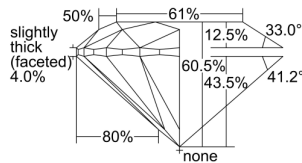

GIA®

FACSIMILE

GIA REPORT

2484784471

Verify this report at GIA.edu

GIA NATURAL DIAMOND DOSSIER®

March 11, 2024
GIA Report Number **2484784471**
Shape and Cutting Style ..... **Round Brilliant**
Measurements ..... **4.76 - 4.78 x 2.88 mm**

GRADING RESULTS

Carat Weight ..... **0.40 carat**
Color Grade ..... **G**
Clarity Grade **VS1**
Cut Grade ..... **Excellent**

ADDITIONAL GRADING INFORMATION

Polish ..... **Excellent**
Symmetry ..... **Excellent**
Fluorescence ..... **Faint**
Clarity Characteristics..... **Crystal, Cavity, Cloud, Pinpoint**
Inscription(s): **GIA 2484784471**

PROPORTIONS

Profile to actual proportions

GRADING SCALES

GIA COLOR SCALE

COLORLESS	D
	E
	F
	G
	H
	I
	J
NEAR COLORLESS	K
	L
Faint	M
	N
	O
	P
	Q
Very Light	R
	S
	T
	U
	V
	W
	X
	Y
Light	Z

GIA CLARITY SCALE

FLAWLESS	INTERNAL FLAWLESS	
		FLAWLESS
VERY VERY SLIGHTLY INCLUDED	VVS₁	
	VVS₂	
VERY SLIGHTLY INCLUDED	VS₁	
	VS₂	
SLIGHTLY INCLUDED	SI₁	
	SI₂	
INCLUDED	I₁	
	I₂	
	I₃	

GIA CUT SCALE

EXCELLENT
VERY GOOD
GOOD
FAIR
POOR