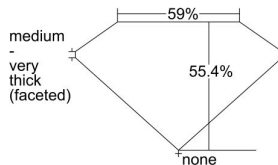

GIA®

FACSIMILE

GIA REPORT 2484790378

Verify this report at GIA.edu

GIA NATURAL DIAMOND DOSSIER®

March 12, 2024
GIA Report Number **2484790378**
Shape and Cutting Style ..... **Heart Brilliant**
Measurements ..... **4.35 x 4.72 x 2.62 mm**

GRADING RESULTS

Carat Weight ..... **0.31 carat**
Color Grade ..... **E**
Clarity Grade **S12**

ADDITIONAL GRADING INFORMATION

Polish ..... **Good**
Symmetry ..... **Good**
Fluorescence ..... **None**
Clarity Characteristics..... **Cloud, Crystal, Feather**
Inscription(s): **GIA 2484790378**

PROPORTIONS

Profile not to actual proportions

GRADING SCALES

GIA COLOR SCALE		GIA CLARITY SCALE			
COLORLESS	D	VERY VERY SLIGHTLY INCLUDED	FLAWLESS		
	E		INTERNALLY FLAWLESS		
	F	VERY SLIGHTLY INCLUDED	VVS₁		
	G		VVS₂		
	H		VS₁		
	NEAR COLORLESS	I	SLIGHTLY INCLUDED	VS₂	
		J		S1₁	
		FAINT	K	INCLUDED	S1₂
			L		I₁
			M		I₂
VERT LIGHT	N	LIGHT	I₃		
	O				
	P				
	Q				
	R