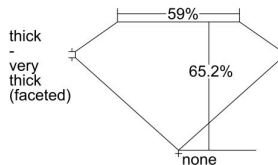

GIA®

FACSIMILE

GIA REPORT 2484794701

Verify this report at GIA.edu

GIA NATURAL DIAMOND DOSSIER®

March 12, 2024
GIA Report Number **2484794701**
Shape and Cutting Style ..... **Marquise Brilliant**
Measurements ..... **8.21 x 4.31 x 2.81 mm**

GRADING RESULTS

Carat Weight ..... **0.60 carat**
Color Grade ..... **I**
Clarity Grade **S11**

ADDITIONAL GRADING INFORMATION

Polish ..... **Very Good**
Symmetry ..... **Very Good**
Fluorescence ..... **None**
Clarity Characteristics..... **Feather, Crystal, Cloud**
Inscription(s): **GIA 2484794701**

PROPORTIONS

Profile not to actual proportions

GRADING SCALES

GIA COLOR SCALE		GIA CLARITY SCALE			
COLORLESS	D	VERY VERY SLIGHTLY INCLUDED	FLAWLESS		
	E		INTERNALLY FLAWLESS		
	F	VERY SLIGHTLY INCLUDED	VVS₁		
	G		VVS₂		
	H		VS₁		
	NEAR COLORLESS	I	SLIGHTLY INCLUDED	VS₂	
		J		S1₁	
		FAINT	K	INCLUDED	S1₂
			L		I₁
			M		I₂
VERT LIGHT	N	LIGHT	I₃		
	O				
	P				
	Q				
	R