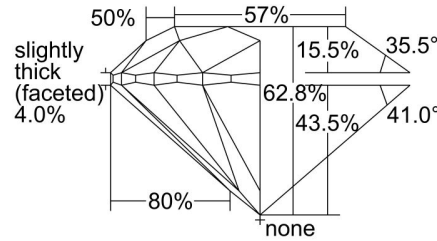

GIA NATURAL DIAMOND GRADING REPORT

March 18, 2024
 GIA Report Number 2484841428
 Shape and Cutting Style Round Brilliant
 Measurements 6.75 - 6.79 x 4.25 mm

GRADING RESULTS

Carat Weight 1.21 carat
 Color Grade J
 Clarity Grade VVS1
 Cut Grade Excellent

ADDITIONAL GRADING INFORMATION

Polish Excellent
 Symmetry Excellent
 Fluorescence Medium Blue
 Inscription(s): GIA 2484841428

PROPORTIONS

Profile to actual proportions

CLARITY CHARACTERISTICS

KEY TO SYMBOLS*

Feather

* Red symbols denote internal characteristics (inclusions). Green or black symbols denote external characteristics (blemishes). Diagram is an approximate representation of the diamond, and symbols shown indicate type, position, and approximate size of clarity characteristics. All clarity characteristics may not be shown. Details of finish are not shown.