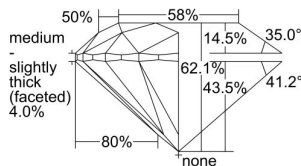

GIA®

FACSIMILE

GIA REPORT 2484843259

Verify this report at GIA.edu

GIA NATURAL DIAMOND DOSSIER®

March 18, 2024
GIA Report Number **2484843259**
Shape and Cutting Style ..... **Round Brilliant**
Measurements ..... **5.06 - 5.09 x 3.15 mm**

GRADING RESULTS

Carat Weight ..... **0.50 carat**
Color Grade ..... **K**
Clarity Grade **VVS2**
Cut Grade ..... **Excellent**

ADDITIONAL GRADING INFORMATION

Polish ..... **Excellent**
Symmetry ..... **Excellent**
Fluorescence ..... **None**
Clarity Characteristics ..... **Cloud, Pinpoint**
Inscription(s): **GIA 2484843259**

PROPORTIONS

Profile to actual proportions

GRADING SCALES

GIA COLOR SCALE	GIA CLARITY SCALE	GIA CUT SCALE	
D	FLAWLESS	EXCELLENT	
E	INTERNALLY FLAWLESS		
F		VVS₁	VERY GOOD
G	VVS₂		
H	VS₁	GOOD	
I	VS₂		
J	SI₁	FAIR	
K	SI₂		
L	I₁	POOR	
M	I₂		
N	I₃		
O			
P			
Q			
R			
S			
T			
U			
V			
W			
X			
Y			
Z