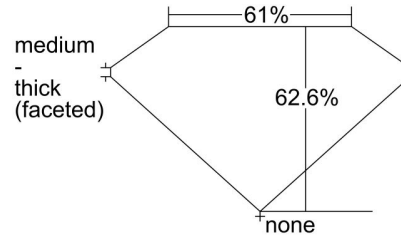

PROPORTIONS

Profile not to actual proportions