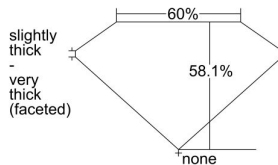

GIA®

FACSIMILE

GIA REPORT 2484878487

Verify this report at GIA.edu

GIA NATURAL DIAMOND DOSSIER®

March 22, 2024
GIA Report Number **2484878487**
Shape and Cutting Style ..... **Heart Brilliant**
Measurements ..... **5.07 x 6.36 x 3.69 mm**

GRADING RESULTS

Carat Weight ..... **0.71 carat**
Color Grade ..... **J**
Clarity Grade **VVS2**

ADDITIONAL GRADING INFORMATION

Polish ..... **Good**
Symmetry ..... **Very Good**
Fluorescence ..... **None**
Clarity Characteristics ..... **Feather**
Inscription(s): **GIA 2484878487**

Comments: The diamond has been graded insofar as surface conditions permit observation.

PROPORTIONS

Profile not to actual proportions

GRADING SCALES

GIA COLOR SCALE		GIA CLARITY SCALE			
COLORLESS	D	VERY SLIGHTLY INCLUDED	FLAWLESS		
	E		INTERNALLY FLAWLESS		
	F		VVS₁		
	NEAR COLORLESS	G	VERY SLIGHTLY INCLUDED	VVS₂	
		H		VS₁	
		FAINT	I	SLIGHTLY INCLUDED	VS₂
			J		SI₁
			K		SI₂
	LIGHT	L	INCLUDED	I₁	
		M		I₂	
N		I₃			
O					
P					
Q					
R					
S					
T					
U					
V					
W					
X					
Y					
Z