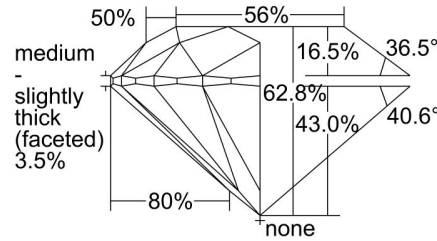

GIA NATURAL DIAMOND GRADING REPORT

March 26, 2024
GIA Report Number 2484905267
Shape and Cutting Style Round Brilliant
Measurements 7.27 - 7.31 x 4.58 mm

GRADING RESULTS

Carat Weight 1.51 carat
Color Grade I
Clarity Grade VVS1
Cut Grade Excellent

ADDITIONAL GRADING INFORMATION

Polish Excellent
Symmetry Excellent
Fluorescence None
Inscription(s): GIA 2484905267

PROPORTIONS

Profile to actual proportions

CLARITY CHARACTERISTICS

KEY TO SYMBOLS*

- Pinpoint
- ~ Feather

* Red symbols denote internal characteristics (inclusions). Green or black symbols denote external characteristics (blemishes). Diagram is an approximate representation of the diamond, and symbols shown indicate type, position, and approximate size of clarity characteristics. All clarity characteristics may not be shown. Details of finish are not shown.