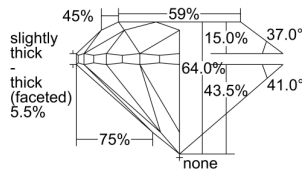

GIA®

FACSIMILE

GIA REPORT 2484908389

Verify this report at GIA.edu

GIA NATURAL DIAMOND DOSSIER®

April 02, 2024
GIA Report Number **2484908389**
Shape and Cutting Style ..... **Round Brilliant**
Measurements ..... **4.95 - 4.99 x 3.18 mm**

GRADING RESULTS

Carat Weight ..... **0.50 carat**
Color Grade ..... **H**
Clarity Grade **VS1**
Cut Grade ..... **Very Good**

ADDITIONAL GRADING INFORMATION

Polish ..... **Very Good**
Symmetry ..... **Excellent**
Fluorescence ..... **Strong Blue**
Clarity Characteristics ..... **Cavity, Pinpoint**
Inscription(s): **GIA 2484908389**

PROPORTIONS

Profile to actual proportions