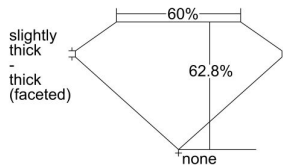

GIA®

FACSIMILE

GIA REPORT 2484928672

Verify this report at GIA.edu

GIA NATURAL DIAMOND DOSSIER®

March 27, 2024
GIA Report Number 2484928672
Shape and Cutting Style ..... Oval Brilliant
Measurements ..... 6.65 x 4.71 x 2.96 mm

GRADING RESULTS

Carat Weight ..... 0.60 carat
Color Grade ..... F
Clarity Grade VS2

ADDITIONAL GRADING INFORMATION

Polish ..... Excellent
Symmetry ..... Excellent
Fluorescence ..... None
Clarity Characteristics ..... Cloud, Needle, Feather
Inscription(s): GIA 2484928672

PROPORTIONS

Profile not to actual proportions

GRADING SCALES

GIA COLOR SCALE		GIA CLARITY SCALE			
COLORLESS	D	VERY VERY SLIGHTLY INCLUDED	FLAWLESS		
	E		INTERNALLY FLAWLESS		
	F	VERY SLIGHTLY INCLUDED	VVS₁		
	G		VVS₂		
	H		VS₁		
	NEAR COLORLESS	I	SLIGHTLY INCLUDED	VS₂	
		J		SI₁	
		FAINT	K	INCLUDED	SI₂
			L		I₁
			M		I₂
VERT LIGHT	N	LIGHT	I₃		
	O				
	P				
	Q				
	R