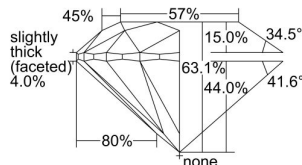

GIA®

FACSIMILE

GIA REPORT 2484937108

Verify this report at GIA.edu

GIA NATURAL DIAMOND DOSSIER®

March 28, 2024
GIA Report Number **2484937108**
Shape and Cutting Style ..... **Round Brilliant**
Measurements ..... **5.19 - 5.22 x 3.29 mm**

GRADING RESULTS

Carat Weight ..... **0.55 carat**
Color Grade ..... **F**
Clarity Grade **S11**
Cut Grade ..... **Excellent**

ADDITIONAL GRADING INFORMATION

Polish ..... **Excellent**
Symmetry ..... **Excellent**
Fluorescence ..... **None**
Clarity Characteristics..... **Cloud, Crystal**
Inscription(s): **GIA 2484937108**

PROPORTIONS

Profile to actual proportions

GRADING SCALES

GIA COLOR SCALE	GIA CLARITY SCALE	GIA CUT SCALE	
D	FLAWLESS	EXCELLENT	
E	INTERNALLY FLAWLESS		
F		VVS₁	VERY GOOD
G	VVS₂		
H	VS₁	GOOD	
I	VS₂		
J	S1₁	FAIR	
K	S1₂		
L	I₁	POOR	
M	I₂		
N	I₃		
O			
P			
Q			
R			
S			
T			
U			
V			
W			
X			
Y			
Z