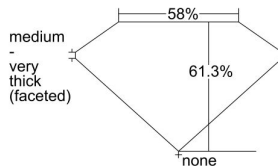

GIA®

FACSIMILE

GIA REPORT 2484945111

Verify this report at GIA.edu

GIA NATURAL DIAMOND DOSSIER®

April 01, 2024
GIA Report Number **2484945111**
Shape and Cutting Style ..... **Heart Brilliant**
Measurements ..... **5.21 x 6.20 x 3.80 mm**

GRADING RESULTS

Carat Weight ..... **0.74 carat**
Color Grade ..... **J**
Clarity Grade **VVS2**

ADDITIONAL GRADING INFORMATION

Polish ..... **Excellent**
Symmetry ..... **Excellent**
Fluorescence ..... **None**
Clarity Characteristics ..... **Pinpoint**
Inscription(s): **GIA 2484945111**

PROPORTIONS

Profile not to actual proportions

GRADING SCALES

GIA COLOR SCALE		GIA CLARITY SCALE			
COLORLESS	D	VERY VERY SLIGHTLY INCLUDED	FLAWLESS		
	E		INTERNALLY FLAWLESS		
	F		VVS₁		
	G		VVS₂		
	NEAR COLORLESS	H	VERY SLIGHTLY INCLUDED	VS₁	
		I		VS₂	
		FAINT	J	SLIGHTLY INCLUDED	SI₁
			K		SI₂
	L		I₁		
	VERT LIGHT		M	INCLUDED	I₂
N			I₃		
O					
P					
LIGHT	Q				
	R				
	S				
	T				
	U				
	Z