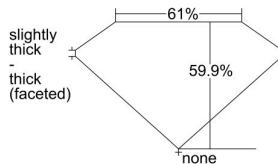

GIA®

FACSIMILE

GIA REPORT 2484958226

Verify this report at GIA.edu

GIA NATURAL DIAMOND DOSSIER®

March 29, 2024
GIA Report Number **2484958226**
Shape and Cutting Style ..... **Heart Brilliant**
Measurements ..... **5.69 x 6.29 x 3.77 mm**

GRADING RESULTS

Carat Weight ..... **0.75 carat**
Color Grade ..... **F**
Clarity Grade **VVS1**

ADDITIONAL GRADING INFORMATION

Polish ..... **Excellent**
Symmetry ..... **Very Good**
Fluorescence ..... **Faint**
Clarity Characteristics..... **Feather**
Inscription(s): GIA 2484958226

PROPORTIONS

Profile not to actual proportions

GRADING SCALES

GIA COLOR SCALE		GIA CLARITY SCALE			
COLORLESS	D	VERY VERY SLIGHTLY INCLUDED	FLAWLESS		
	E		INTERNALLY FLAWLESS		
	F	VERY SLIGHTLY INCLUDED	VVS₁		
	G		VVS₂		
	H		VS₁		
	NEAR COLORLESS	I	SLIGHTLY INCLUDED	VS₂	
		J		SI₁	
		FAINT	K	INCLUDED	SI₂
			L		I₁
			M		I₂
VERY LIGHT			N	INCLUDED	I₃
			O		
			P		
	Q				
LIGHT	R				
	S				
	T				
	U				
	V				
	Z