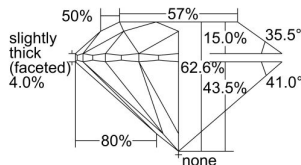

GIA®

FACSIMILE

GIA REPORT 2484962714

Verify this report at GIA.edu

GIA NATURAL DIAMOND DOSSIER®

April 01, 2024
GIA Report Number **2484962714**
Shape and Cutting Style ..... **Round Brilliant**
Measurements ..... **5.09 - 5.11 x 3.19 mm**

GRADING RESULTS

Carat Weight ..... **0.51 carat**
Color Grade ..... **E**
Clarity Grade **VS1**
Cut Grade ..... **Excellent**

ADDITIONAL GRADING INFORMATION

Polish ..... **Excellent**
Symmetry ..... **Excellent**
Fluorescence ..... **Faint**
Clarity Characteristics ..... **Cloud, Pinpoint**
Inscription(s): **GIA 2484962714**

PROPORTIONS

Profile to actual proportions