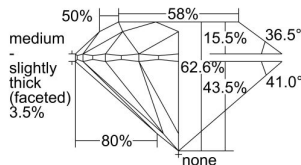

GIA®

FACSIMILE

GIA REPORT 2484970138

Verify this report at GIA.edu

GIA NATURAL DIAMOND DOSSIER®

April 01, 2024
GIA Report Number **2484970138**
Shape and Cutting Style ..... **Round Brilliant**
Measurements ..... **5.37 - 5.42 x 3.38 mm**

GRADING RESULTS

Carat Weight ..... **0.61 carat**
Color Grade ..... **F**
Clarity Grade **VS1**
Cut Grade ..... **Excellent**

ADDITIONAL GRADING INFORMATION

Polish ..... **Excellent**
Symmetry ..... **Excellent**
Fluorescence ..... **None**
Clarity Characteristics..... **Cloud, Pinpoint, Needle**
Inscription(s): **GIA 2484970138**

PROPORTIONS

Profile to actual proportions

GRADING SCALES

GIA COLOR SCALE	GIA CLARITY SCALE	GIA CUT SCALE	
D	FLAWLESS	EXCELLENT	
E	INTERNALLY FLAWLESS		
F		VVS₁	VERY GOOD
G	VVS₂		
H	VS₁	GOOD	
I	VS₂		
J	SI₁	FAIR	
K	SI₂		
L	I₁	POOR	
M	I₂		
N	I₃		
O			
P			
Q			
R			
S			
T			
U			
V			
W			
X			
Y			
Z