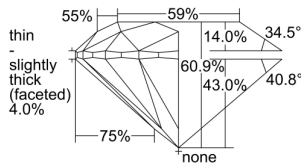

GIA®

FACSIMILE

GIA REPORT 2484970288

Verify this report at GIA.edu

GIA NATURAL DIAMOND DOSSIER®

April 02, 2024
GIA Report Number **2484970288**
Shape and Cutting Style ..... **Round Brilliant**
Measurements ..... **4.30 - 4.32 x 2.62 mm**

GRADING RESULTS

Carat Weight ..... **0.30 carat**
Color Grade ..... **D**
Clarity Grade **VS1**
Cut Grade ..... **Excellent**

ADDITIONAL GRADING INFORMATION

Polish ..... **Excellent**
Symmetry ..... **Excellent**
Fluorescence ..... **None**
Clarity Characteristics..... **Crystal, Pinpoint**
Inscription(s): **GIA 2484970288**

PROPORTIONS

Profile to actual proportions

GRADING SCALES

GIA COLOR SCALE

COLORLESS	D
	E
	F
	G
	H
	I
	J
NEAR COLORLESS	K
	L
Faint	M
	N
	O
	P
	Q
	R
	S
	T
	U
	V
	W
	X
	Y
Light	Z

GIA CLARITY SCALE

FLAWLESS	VERY VERY SLIGHTLY INCLUDED	VS₁	VS₂	VS₁	VS₂	SI₁	SI₂	I₁	I₂	I₃		
											FLAWLESS	INTERNALLY FLAWLESS

GIA CUT SCALE

EXCELLENT
VERY GOOD
GOOD
FAIR
POOR