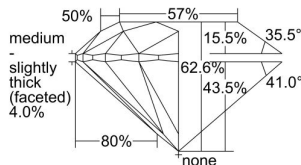

GIA®

FACSIMILE

GIA REPORT 2486020254

Verify this report at GIA.edu

GIA NATURAL DIAMOND DOSSIER®

November 07, 2023
GIA Report Number 2486020254
Shape and Cutting Style ..... Round Brilliant
Measurements ..... 5.90 - 5.94 x 3.70 mm

GRADING RESULTS

Carat Weight ..... 0.80 carat
Color Grade ..... K
Clarity Grade S11
Cut Grade ..... Excellent

ADDITIONAL GRADING INFORMATION

Polish ..... Excellent
Symmetry ..... Excellent
Fluorescence ..... Faint
Clarity Characteristics..... Crystal, Cloud, Feather
Inscription(s): GIA 2486020254

PROPORTIONS

Profile to actual proportions