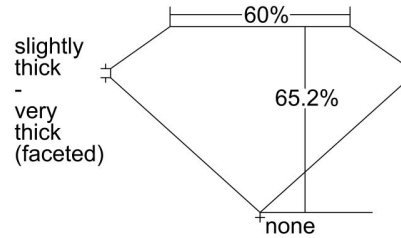

GIA NATURAL DIAMOND GRADING REPORT

November 29, 2023
 GIA Report Number 2486085241
 Shape and Cutting Style Pear Brilliant
 Measurements 13.30 x 9.05 x 5.90 mm

GRADING RESULTS

Carat Weight 4.21 carat
 Color Grade K
 Clarity Grade SI2

Profile not to actual proportions

CLARITY CHARACTERISTICS

KEY TO SYMBOLS*

- Twinning Wisp
- Feather
- Cloud
- Knot
- Crystal
- Needle
- Indented Natural
- Natural

* Red symbols denote internal characteristics (inclusions). Green or black symbols denote external characteristics (blemishes). Diagram is an approximate representation of the diamond, and symbols shown indicate type, position, and approximate size of clarity characteristics. All clarity characteristics may not be shown. Details of finish are not shown.