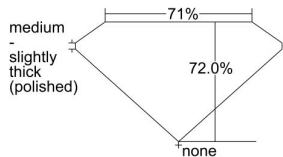

GIA®

FACSIMILE

GIA REPORT 2486171546

Verify this report at GIA.edu

GIA NATURAL DIAMOND DOSSIER®

December 15, 2023
GIA Report Number 2486171546
Shape and Cutting Style ..... Square Modified Brilliant
Measurements ..... 4.82 x 4.81 x 3.46 mm

GRADING RESULTS

Carat Weight ..... 0.65 carat
Color Grade ..... D
Clarity Grade SI1

ADDITIONAL GRADING INFORMATION

Polish ..... Excellent
Symmetry ..... Very Good
Fluorescence ..... None
Clarity Characteristics ..... Crystal
Inscription(s): GIA 2486171546

PROPORTIONS

Profile not to actual proportions

GRADING SCALES

GIA COLOR SCALE		GIA CLARITY SCALE			
COLORLESS	D	NEAR COLORLESS	FLAWLESS		
	E		INTERNALLY FLAWLESS		
	F		VERY VERY SLIGHTLY INCLUDED	VVS₁	
	G			VVS₂	
	H			VERY SLIGHTLY INCLUDED	VS₁
	I		VS₂		
	J		SLIGHTLY INCLUDED	SI₁	
	K			SI₂	
	L			INCLUDED	I₁
	M				I₂
N	I₃				
O					
P					
Q					
R					
S					
T					
U					
V					
W					
X					
Y					
Z