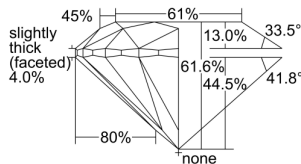

GIA®

FACSIMILE

GIA REPORT 2486204151

Verify this report at GIA.edu

GIA NATURAL DIAMOND DOSSIER®

December 21, 2023
GIA Report Number 2486204151
Shape and Cutting Style ..... Round Brilliant
Measurements ..... 4.91 - 4.94 x 3.03 mm

GRADING RESULTS

Carat Weight ..... 0.45 carat
Color Grade ..... E
Clarity Grade VVS2
Cut Grade ..... Excellent

ADDITIONAL GRADING INFORMATION

Polish ..... Excellent
Symmetry ..... Excellent
Fluorescence ..... Medium Blue
Clarity Characteristics ..... Pinpoint
Inscription(s): GIA 2486204151

PROPORTIONS

GRADING SCALES

GIA COLOR SCALE	GIA CLARITY SCALE	GIA CUT SCALE	
D	FLAWLESS	EXCELLENT	
E	INTERNALLY FLAWLESS		
F		VVS₁	VERY GOOD
G	VVS₂		
H	VS₁	GOOD	
I	VS₂		
J	SI₁	FAIR	
K	SI₂		
L	I₁	POOR	
M	I₂		
N	I₃		
O			
P			
Q			
R			
S			
T			
U			
V			
W			
X			
Y			
Z