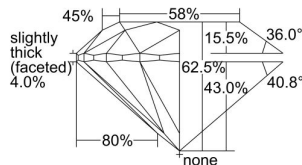

GIA®

FACSIMILE

GIA REPORT 2486209569

Verify this report at GIA.edu

GIA NATURAL DIAMOND DOSSIER®

December 21, 2023
GIA Report Number 2486209569
Shape and Cutting Style ..... Round Brilliant
Measurements ..... 5.07 - 5.10 x 3.18 mm

GRADING RESULTS

Carat Weight ..... 0.51 carat
Color Grade ..... F
Clarity Grade SI2
Cut Grade ..... Excellent

ADDITIONAL GRADING INFORMATION

Polish ..... Excellent
Symmetry ..... Excellent
Fluorescence ..... Faint
Clarity Characteristics ..... Crystal, Feather
Inscription(s): GIA 2486209569

PROPORTIONS

Profile to actual proportions

GRADING SCALES

GIA COLOR SCALE

COLORED	D
	E
	F
	G
	H
	I
	J
NEAR COLORLESS	K
	L
FAIN	M
	N
	O
	P
VERY LIGHT	Q
	R
	S
	T
	U
	V
	W
	X
	Y
LIGHT	Z

GIA CLARITY SCALE

GIA CUT SCALE

EXCELLENT
VERY GOOD
GOOD
FAIR
POOR