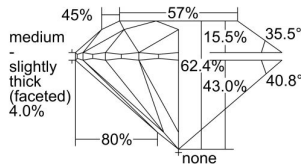

GIA®

FACSIMILE

GIA REPORT 2486257191

Verify this report at GIA.edu

GIA NATURAL DIAMOND DOSSIER®

January 01, 2024
GIA Report Number 2486257191
Shape and Cutting Style ..... Round Brilliant
Measurements ..... 4.78 - 4.82 x 2.99 mm

GRADING RESULTS

Carat Weight ..... 0.42 carat
Color Grade I
Clarity Grade VS2
Cut Grade ..... Excellent

ADDITIONAL GRADING INFORMATION

Polish ..... Excellent
Symmetry ..... Excellent
Fluorescence ..... Faint
Clarity Characteristics ..... Crystal
Inscription(s): GIA 2486257191

PROPORTIONS

Profile to actual proportions

GRADING SCALES

GIA COLOR SCALE

COLORLESS	D
	E
	F
	G
	H
	I
	J
NEAR COLORLESS	K
	L
FAIN	M
	N
	O
	P
VERY LIGHT	Q
	R
	S
	T
	U
	V
	W
	X
	Y
LIGHT	Z

GIA CLARITY SCALE

FLAWLESS	VERY VERY SLIGHTLY INCLUDED	VVS₁	VERY SLIGHTLY INCLUDED	SI₁	SLIGHTLY INCLUDED	I₁	
							FLAWLESS
INTERNALLY FLAWLESS	VERY SLIGHTLY INCLUDED	VVS₂	VERY SLIGHTLY INCLUDED	SI₂	SLIGHTLY INCLUDED	I₂	
		VS₁		VS₂		I₃	

GIA CUT SCALE

EXCELLENT
VERY GOOD
GOOD
FAIR
POOR