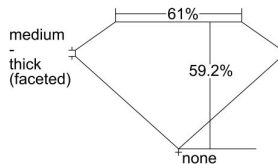

GIA®

FACSIMILE

GIA REPORT 2486271736

Verify this report at GIA.edu

GIA NATURAL DIAMOND DOSSIER®

January 02, 2024
GIA Report Number 2486271736
Shape and Cutting Style ..... Heart Brilliant
Measurements ..... 3.95 x 4.67 x 2.77 mm

GRADING RESULTS

Carat Weight ..... 0.30 carat
Color Grade ..... E
Clarity Grade VVS2

ADDITIONAL GRADING INFORMATION

Polish ..... Excellent
Symmetry ..... Very Good
Fluorescence ..... Faint
Clarity Characteristics ..... Pinpoint
Inscription(s): GIA 2486271736

PROPORTIONS

Profile not to actual proportions

GRADING SCALES

GIA COLOR SCALE		GIA CLARITY SCALE			
COLORLESS	D	VERY VERY SLIGHTLY INCLUDED	FLAWLESS		
	E		INTERNALLY FLAWLESS		
	F	VERY SLIGHTLY INCLUDED	VVS₁		
	G		VVS₂		
	H		VS₁		
	NEAR COLORLESS	I	SLIGHTLY INCLUDED	VS₂	
		J		SI₁	
		FAINT	K	INCLUDED	SI₂
			L		I₁
			M		I₂
VERTICALLY FAINT			N	INCLUDED	I₃
	O				
	P				
	Q				
LIGHT	R				
	S				
	T				
	U				
	V				
	Z