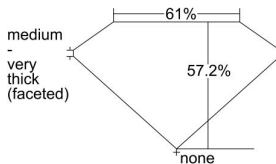

GIA®

FACSIMILE

GIA REPORT 2486276135

Verify this report at GIA.edu

GIA NATURAL DIAMOND DOSSIER®

January 03, 2024
GIA Report Number 2486276135
Shape and Cutting Style ..... Heart Brilliant
Measurements ..... 5.78 x 6.60 x 3.78 mm

GRADING RESULTS

Carat Weight ..... 0.83 carat
Color Grade ..... H
Clarity Grade VS1

ADDITIONAL GRADING INFORMATION

Polish ..... Excellent
Symmetry ..... Excellent
Fluorescence ..... None
Clarity Characteristics ..... Cloud, Needle, Pinpoint
Inspection(s): GIA 2486276135

PROPORTIONS

Profile not to actual proportions

GRADING SCALES

GIA COLOR SCALE		GIA CLARITY SCALE			
COLORLESS	D	VERY VERY SLIGHTLY INCLUDED	FLAWLESS		
	E		INTERNALLY FLAWLESS		
	F	VERY SLIGHTLY INCLUDED	VVS₁		
	G		VVS₂		
	H		VS₁		
	NEAR COLORLESS	I	SLIGHTLY INCLUDED	VS₂	
		J		SI₁	
		FAINT	K	INCLUDED	SI₂
			L		I₁
			M		I₂
VERT LIGHT	N	INCLUDED	I₃		
	O				
	P				
	Q				
	R				
LIGHT	S				
	T				
	U				
	V				
	W				
	X				
	Y				
	Z