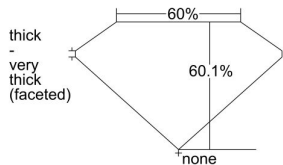

GIA®

FACSIMILE

GIA REPORT 2486278538

Verify this report at GIA.edu

GIA NATURAL DIAMOND DOSSIER®

January 03, 2024
GIA Report Number **2486278538**
Shape and Cutting Style ..... **Oval Brilliant**
Measurements ..... **6.11 x 4.60 x 2.77 mm**

GRADING RESULTS

Carat Weight ..... **0.50 carat**
Color Grade ..... **E**
Clarity Grade **VVS1**

ADDITIONAL GRADING INFORMATION

Polish ..... **Excellent**
Symmetry ..... **Very Good**
Fluorescence ..... **None**
Clarity Characteristics ..... **Cloud**
Inscription(s): **GIA 2486278538**

PROPORTIONS

Profile not to actual proportions

GRADING SCALES

GIA COLOR SCALE		GIA CLARITY SCALE			
COLORLESS	D	VERY VERY SLIGHTLY INCLUDED	FLAWLESS		
	E		INTERNALLY FLAWLESS		
	F	VERY SLIGHTLY INCLUDED	VVS₁		
	G		VVS₂		
	H		VS₁		
	NEAR COLORLESS	I	SLIGHTLY INCLUDED	VS₂	
		J		SI₁	
		FAINT	K	INCLUDED	SI₂
			L		I₁
			M		I₂
VERT LIGHT	N	LIGHT	I₃		
	O				
	P				
	Q				
	R