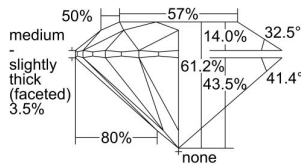

GIA®

FACSIMILE

GIA REPORT 2486279354

Verify this report at GIA.edu

GIA NATURAL DIAMOND DOSSIER®

January 03, 2024
GIA Report Number **2486279354**
Shape and Cutting Style ..... **Round Brilliant**
Measurements ..... **4.03 - 4.05 x 2.48 mm**

GRADING RESULTS

Carat Weight ..... **0.24 carat**
Color Grade ..... **D**
Clarity Grade **VS2**
Cut Grade ..... **Excellent**

ADDITIONAL GRADING INFORMATION

Polish ..... **Excellent**
Symmetry ..... **Excellent**
Fluorescence ..... **None**
Clarity Characteristics ..... **Cloud**
Inscription(s): **GIA 2486279354**

PROPORTIONS

Profile to actual proportions

GRADING SCALES

GIA COLOR SCALE	GIA CLARITY SCALE	GIA CUT SCALE
D	FLAWLESS	EXCELLENT
E	FLAWLESS	
F	INTERNALLY FLAWLESS	VERY GOOD
G	FLAWLESS	
H	VVS₁	GOOD
I	VVS₂	
J	VS₁	FAIR
K	VS₂	
L	SI₁	POOR
M	SI₂	
N	I₁	
O	I₂	
P	I₃	
Q		
R		
S		
T		
U		
V		
W		
X		
Y		
Z